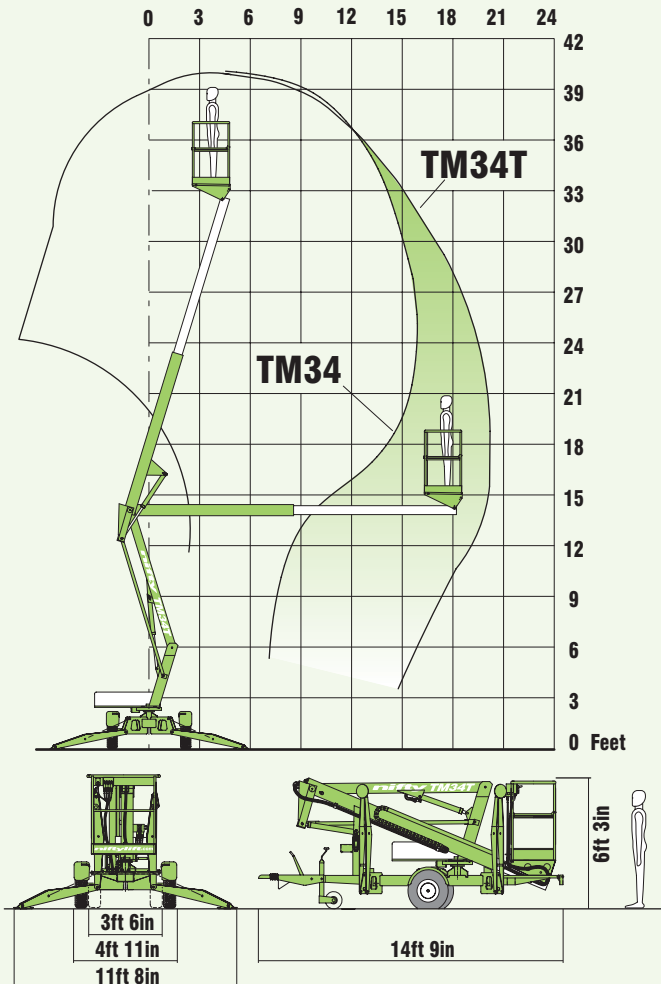

Due to a policy of continuing development and improvement, Niftylift reserves the right to change any specification without notice. Please confirm exact specification before ordering.

Supplied by:

Manufacturers of trailer mounted, self propelled and vehicle mounted platforms.

NIFTYLIFT INC
825 North Driveway,
Glen Ellyn IL, 60137-5726, USA
Tel.: 1-800-NIFTYLIFT
Tel.: 1-630-858-0822
Fax.: 1-630-858-0520
e.mail: aerialift@aol.com

www.niftylift.com

NIFTYLIFT LTD
Fingle Drive, Stonebridge
Milton Keynes, MK13 0ER
England, United Kingdom
Tel.: +44 (0)1908 223456
Fax.: +44 (0)1908 312733
e.mail: info@niftylift.com