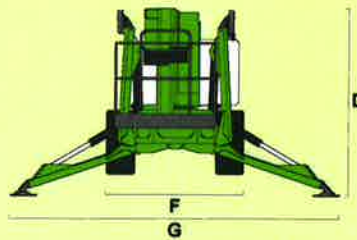

niftylift
1525 S. Buncombe Road,
Greer, SC - 29651
United States
1-800-643-8954
usasaless@niftylift.com
www.niftylift.com

317 Route 27
Raymond, NH 03077
(603) 895-3803 www.raymondbucketguys.com