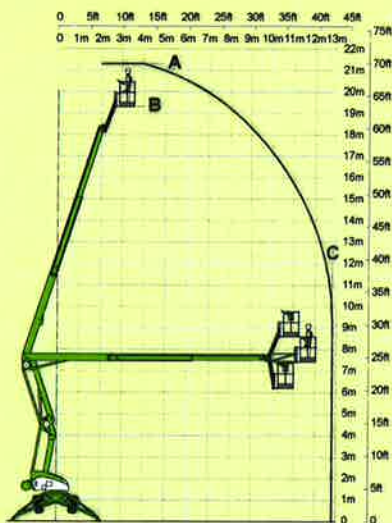

niftylift
1525 S. Buncombe Road,
Greer, SC - 29651
United States
1-800-643-8954
usasaless@niftylift.com
www.niftylift.com

317 Route 27
Raymond, NH 03077
(603) 895-3803 www.raymondbucketguys.com